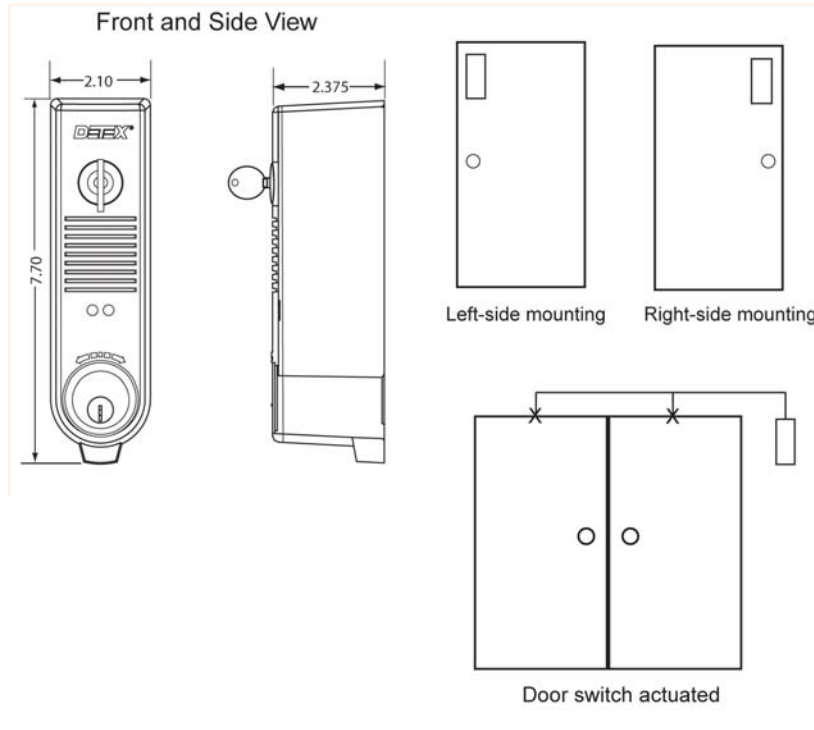

ES300 Series Battery Powered Door Prop - Typical Application

ELECTRICAL SPECIFICATIONS

Power:	9VDC battery operated, with low battery alert
Local control:	Key switch for reset/bypass
Control input:	Intelligent circuit senses the external magnet location Automatically and sets the correct door hand
Delay time:	1 second, 15 seconds, 30 seconds, 45 seconds, 1 minute, 2 minutes and 4 minutes
Sound level:	100 dB

MECHANICAL SPECIFICATIONS

Mounting:	ES300:	Gate, wall, or door mounted
	ES300 xMC65:	Gate, wall, or door mounted
	ES300W:	Gate or door mounted weatherized
	ES300W xMC65:	Gate or door mounted weatherized
Dimensions:	ES300	2.10" w x 7.70" h x 2.375" d
Key switch:	ES300:	Mortise hardware without cylinder
	ES300W:	Mortise hardware without cylinder
	ES300 xMC65:	Mortise hardware with cylinder
	ES300W xMC65:	Mortise hardware with cylinder
Finish:	Grey	

Note: Weatherized models do not have an external door switch input.

PRODUCT DESCRIPTION

The ES300 is a low-cost solution that is ideal for low risk emergency exit only doors, such as doors leading to stockroom from sales floor, stairwell doors, and various internal doors at healthcare and educational facilities. Featuring field selectable door open times from 1 second to 4 minutes, the ES300 helps prevent secure doors from being propped open to avoid a security breach in the access control system.

DSI®
DESIGNED SECURITY, INC.
A Detex Company

1402 Hawthorne St.
Bastrop, TX 78602
Voice: 1-800-272-3555
Fax: 1-512-321-9181
E-mail: dsi@dsigo.com
www.dsigo.com