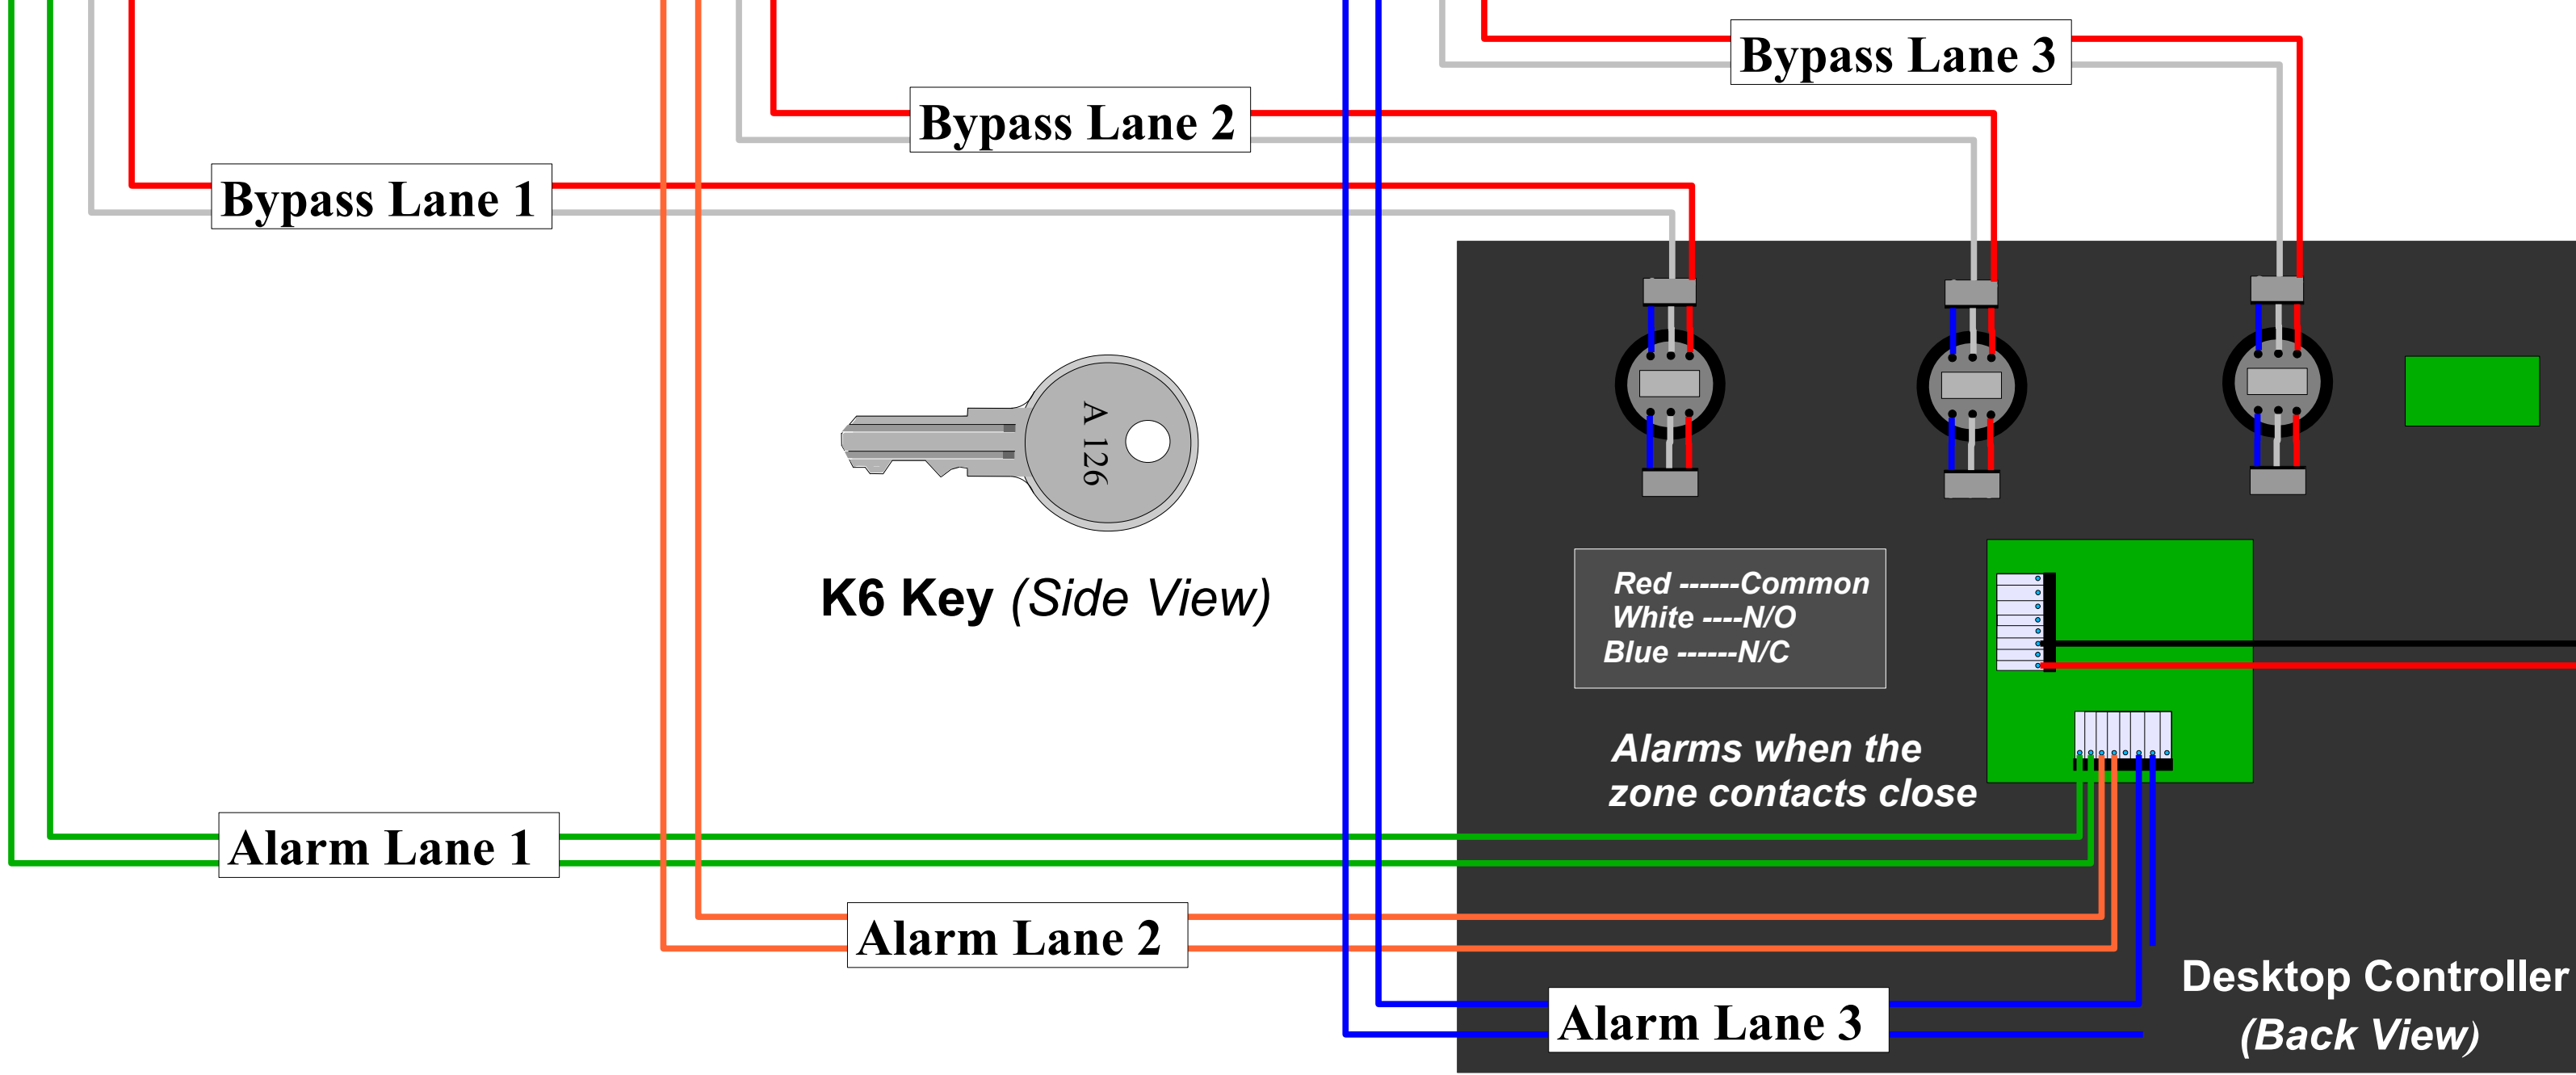

# ES8900-N2 Desktop Controller

**DS!**  
DESIGNED SECURITY, INC.

1-800-272-3555

**Desktop Specifications:**  
 Power: 12VDC at (150mA)  
 Input: N/O dry contact  
 Key Switch Status: "Form C" dry contact  
 Global Alarm Relay: "N/O" dry contact  
 Horn Volume: 70 db

**Desktop Controller (Top View)**

Global Alarm Relay  
N/O dry contact.  
500ma @30VDC

12 VDC  
150mA  
Power Supply  
*Sold Separately*

**Note:**  
Wire Gauge:  
22 AWG = Signal wires  
22 AWG = Power wires  
(Power runs over 50 feet use 18 AWG)