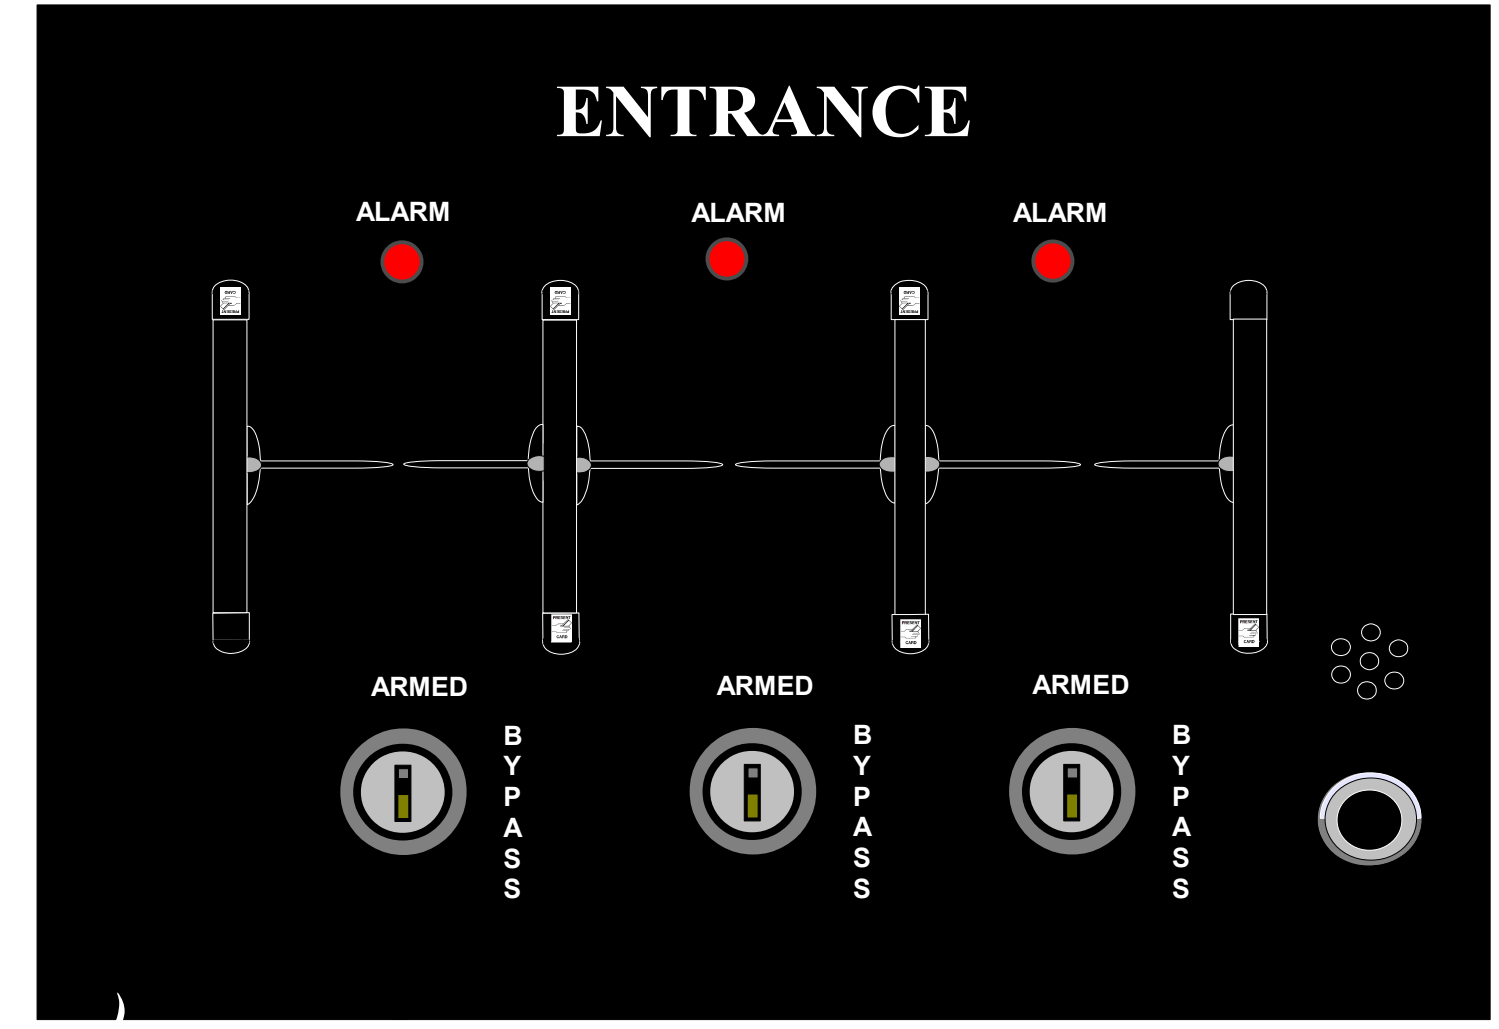

# ES8900-N2 Desktop Controller

**DS!**  
DESIGNED SECURITY, INC.

1-800-272-3555

**Desktop Specifications:**  
 Power: 12VDC at (150mA)  
 Input: N/O dry contact  
 Key Switch Status: "Form C" dry contact  
 Global Alarm Relay: "N/O" dry contact  
 Horn Volume: 70 db

**Desktop Controller (Top View)**

Global Alarm Relay  
N/O dry contact.  
500ma @30VDC

12 VDC  
150mA  
Power Supply  
*Sold Separately*

**Note:**  
Wire Gauge:  
22 AWG = Signal wires  
22 AWG = Power wires  
(Power runs over 50 feet use 18 AWG)