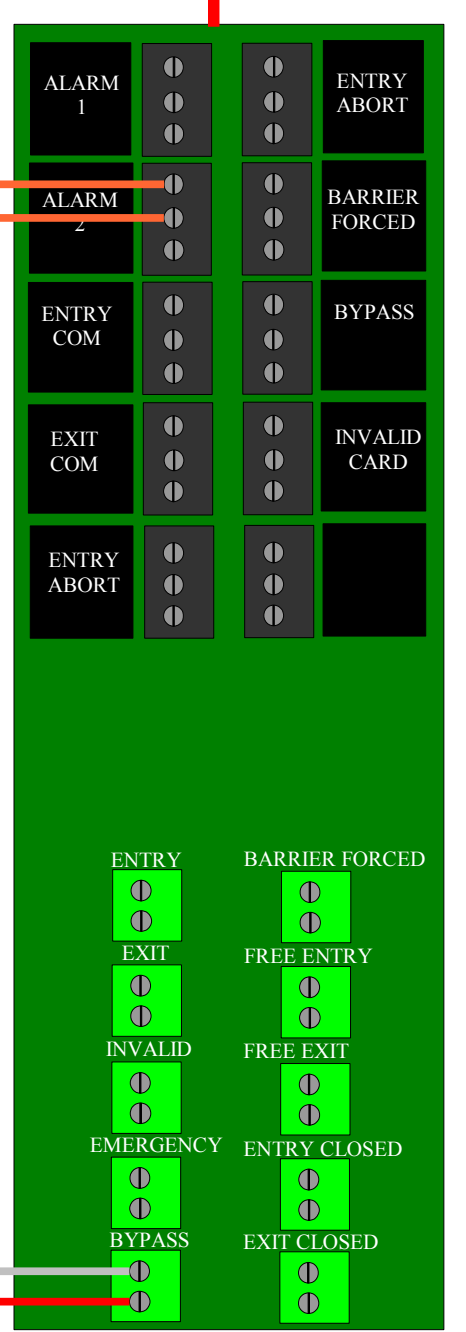

# ES8900-N2 Desktop Controller

**DS!**  
DESIGNED SECURITY, INC.

1-800-272-3555

**Desktop Specifications:**  
 Power: 12VDC at (150mA)  
 Input: N/O dry contact  
 Key Switch Status: "Form C" dry contact  
 Global Alarm Relay: "N/O" dry contact  
 Horn Volume: 70 db

**Desktop Controller (Top View)**

Global Alarm Relay  
N/O dry contact.  
500ma @30VDC

12 VDC  
150mA  
Power Supply  
*Sold Separately*

**Note:**  
Wire Gauge:  
22 AWG = Signal wires  
22 AWG = Power wires  
(Power runs over 50 feet use 18 AWG)