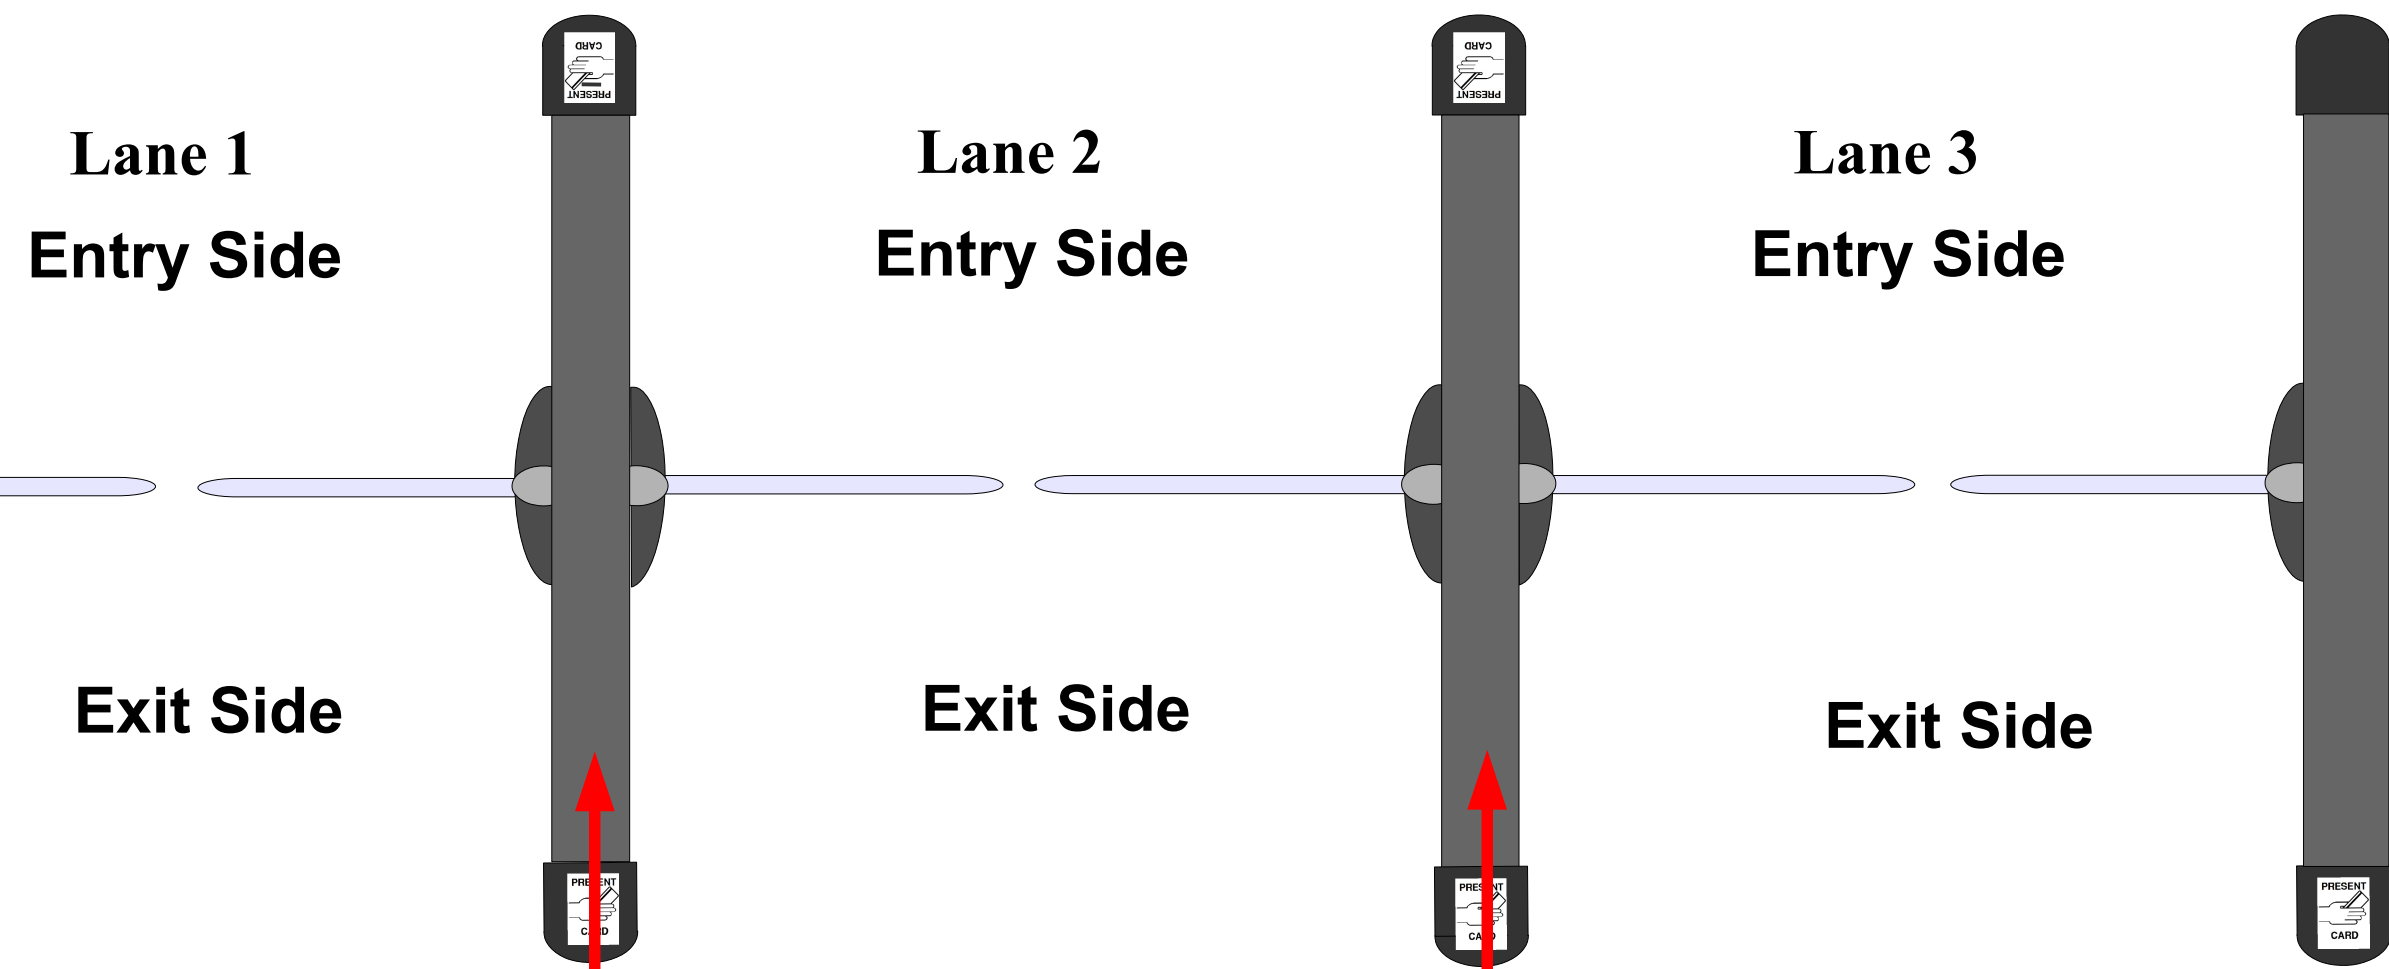

# ES8900-N2 Desktop Controller

**DS!**  
DESIGNED SECURITY, INC.

1-800-272-3555

**Desktop Specifications:**  
 Power: 12VDC at (150mA)  
 Input: N/O dry contact  
 Key Switch Status: "Form C" dry contact  
 Global Alarm Relay: "N/O" dry contact  
 Horn Volume: 70 db

**Desktop Controller (Top View)**

Global Alarm Relay  
N/O dry contact.  
500ma @30VDC

12 VDC  
150mA  
Power Supply  
*Sold Separately*

**Note:**  
Wire Gauge:  
22 AWG = Signal wires  
22 AWG = Power wires  
(Power runs over 50 feet use 18 AWG)