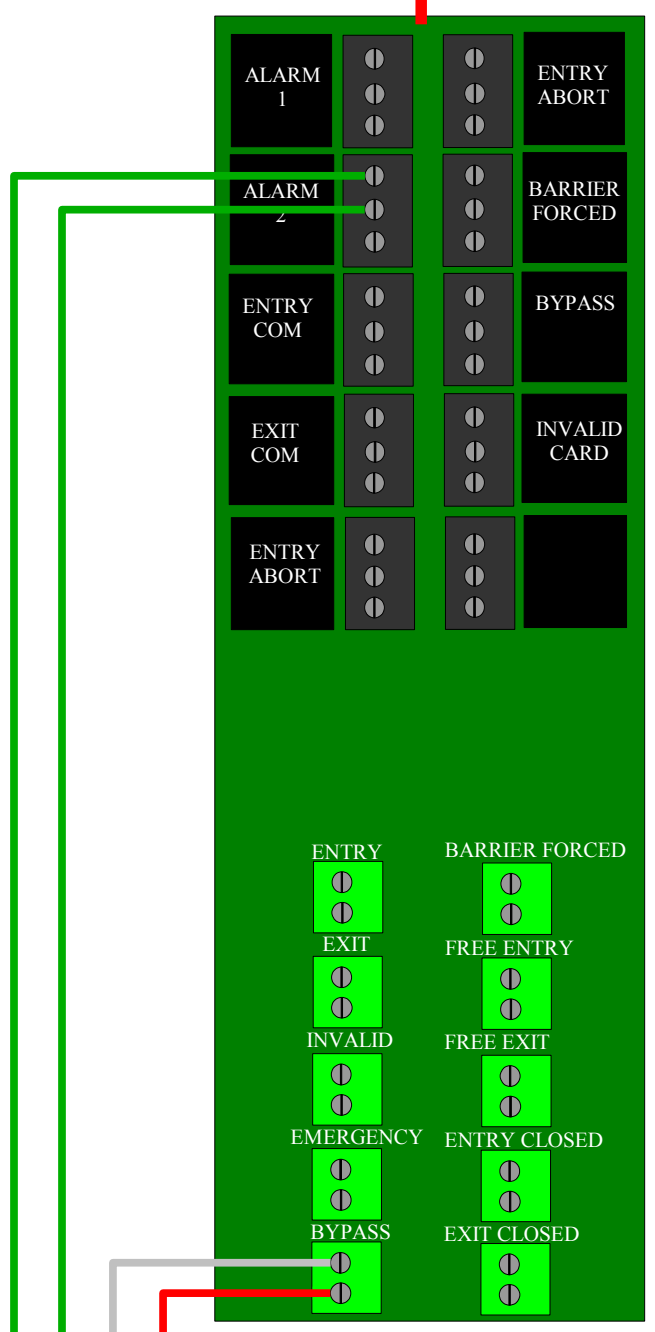

# ES8900-N2 Desktop Controller

**DS!**  
DESIGNED SECURITY, INC.

1-800-272-3555

**Desktop Specifications:**  
 Power: 12VDC at (150mA)  
 Input: N/O dry contact  
 Key Switch Status: "Form C" dry contact  
 Global Alarm Relay: "N/O" dry contact  
 Horn Volume: 70 db

**Desktop Controller (Top View)**

Global Alarm Relay  
N/O dry contact.  
500ma @30VDC

12 VDC  
150mA  
Power Supply  
*Sold Separately*

**Note:**  
Wire Gauge:  
22 AWG = Signal wires  
22 AWG = Power wires  
(Power runs over 50 feet use 18 AWG)