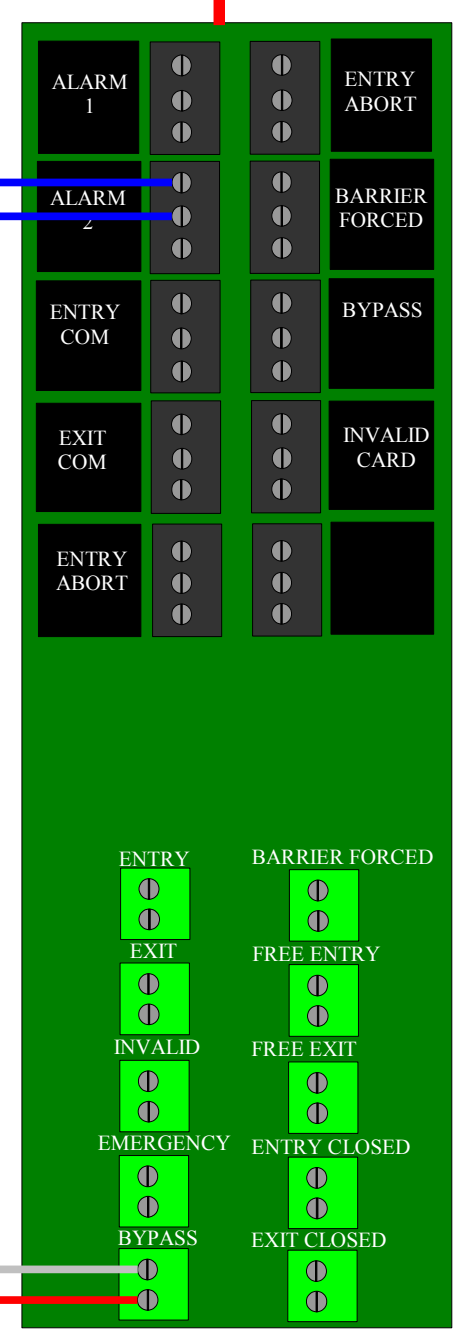

# ES8900-N2 Desktop Controller

**DS!**  
DESIGNED SECURITY, INC.

1-800-272-3555

**Desktop Specifications:**  
 Power: 12VDC at (150mA)  
 Input: N/O dry contact  
 Key Switch Status: "Form C" dry contact  
 Global Alarm Relay: "N/O" dry contact  
 Horn Volume: 70 db

**Desktop Controller (Top View)**

Global Alarm Relay  
N/O dry contact.  
500ma @30VDC

12 VDC  
150mA  
Power Supply  
*Sold Separately*

**Note:**  
Wire Gauge:  
22 AWG = Signal wires  
22 AWG = Power wires  
(Power runs over 50 feet use 18 AWG)